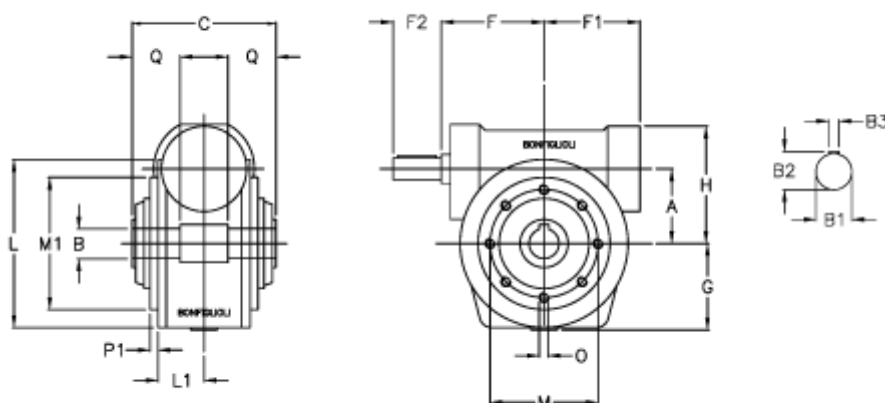

Article number: 3901185010700

Description: Worm gear with solid input shaft  
VF 185P-10-HS

## Measures

a	= 185.4	F1 = 205	O = 22
B	= 60	F2 = 70	P1 = 4.0
B1	= 40	g = 203	Q = 65.0
B2	= 43.0	H = 267	
B3	= 12	L = 300.0	
C	= 190	L1 = 91.0	
Description	= VF 185P-xx-HS	m = 265	
F	= 214.5	M1 = 230	